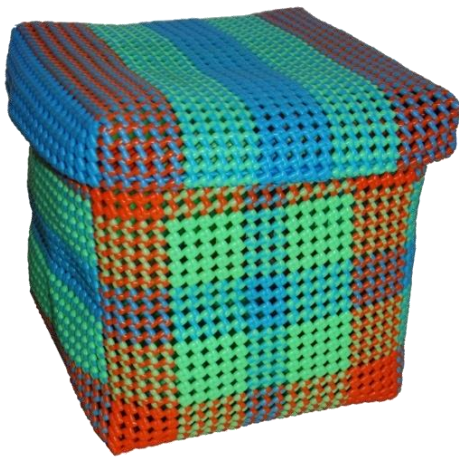

Weight: 1200g

Material: LDPE fiber

Rose set

Orange set

Square box

Ref: SP04D

Dim: 24x24x24 cm

Weight: 800g

Material: LDPE fiber

Black-White

Dark & Light Blue-
Leaf Green

Dark Blue-
Green-White

Dark & light
blue-Magenta

Light Blue-Light
Green-Orange

Green-Red-
Yellow

Leaf Green-Light
Green-Yellow