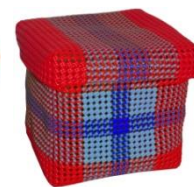

Material: LDPE fiber

Black-White

Dark & Light Blue-
Leaf Green

Dark Blue-
Green-White

Dark & light
blue-Magenta

Light Blue-Light
Green-Orange

Green-Red-
Yellow

Leaf Green-Light
Green-Yellow

Yellow-Golden
Yellow-Red

Yellow-Dark &
Light Blue

Orange-Yellow-
Red

Orange-Light
Blue-Light Green

Red-Light &
Dark Blue

Rose-Light
Blue-Purple

Magenta-Purple-
White

Wire polyethylene baskets

Square storage basket 3 in 1

Ref: SP04B

Dim: 32x32x30 cm

Weight: 1500g

Material: LDPE fiber

Green-Light Blue-Yellow

Red-Green-Dark Blue

Red-Orange-Yellow