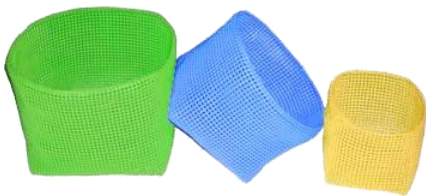

Material: LDPE fiber

Black-White

Dark & Light Blue-
Leaf Green

Dark Blue-
Green-White

Dark & light
blue-Magenta

Light Blue-Light
Green-Orange

Green-Red-
Yellow

Leaf Green-Light
Green-Yellow

Yellow-Golden
Yellow-Red

Yellow-Dark &
Light Blue

Orange-Yellow-
Red

Orange-Light
Blue-Light Green

Red-Light &
Dark Blue

Rose-Light
Blue-Purple

Magenta-Purple-
White

Wire polyethylene baskets

Square storage basket 3 in 1

Ref: SP04B

Dim: 32x32x30 cm

Weight: 1500g

Material: LDPE fiber

Green-Light Blue-Yellow

Red-Green-Dark Blue

Red-Orange-Yellow