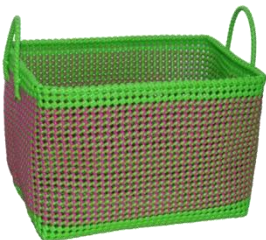

Magenta-Light Rose

Light Blue-Rose

Magenta-Purple

Wire polyethylene baskets

Japanese basket

Ref: SP04E

Dim:32x25x22 cm

Weight: 800g

Material: LDPE fiber

Black-White

Purple-Light rose

Dark Blue-Light blue

Light Blue-Light green

Green-Light green

Green-Magenta

Leaf green-Red