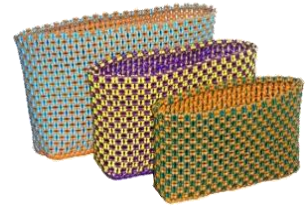

Wire polyethylene baskets

Small sivankan storage – set of 3

Ref: SP04A

Dim: 34x10x19 cm

Weight: 1200g

Material: LDPE fiber

Orange set

Square box

Ref: SP04D

Dim: 24x24x24 cm

Weight: 800g

Material: LDPE fiber