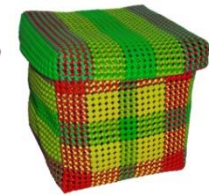

Weight: 1200g

Material: LDPE fiber

Rose set

Orange set

Square box

Ref: SP04D

Dim: 24x24x24 cm

Weight: 800g

Material: LDPE fiber

Black-White

Dark & Light Blue-
Leaf Green

Dark Blue-
Green-White

Dark & light
blue-Magenta

Light Blue-Light
Green-Orange

Green-Red-
Yellow

Leaf Green-Light
Green-Yellow

Square storage basket 3 in 1

Ref: SP04B

Dim: 32x32x30 cm

Weight: 1500g

Material: LDPE fiber

Green-Light Blue-Yellow

Red-Green-Dark Blue

Red-Orange-Yellow