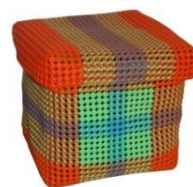

Orange-Light
Blue-Light Green