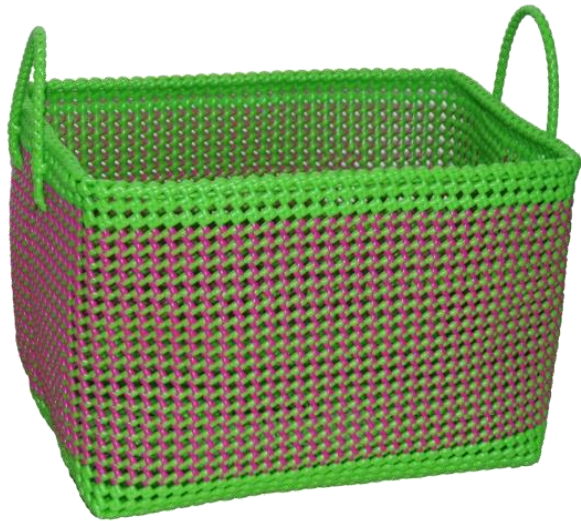

Magenta-Light Rose

Light Blue-Rose

Magenta-Purple

Wire polyethylene baskets

Japanese basket

Ref: SP04E

Dim:32x25x22 cm

Weight: 800g

Material: LDPE fiber

Black-White

Purple-Light rose

Dark Blue-Light blue

Light Blue-Light green

Green-Light green

Green-Magenta

Leaf green-Red