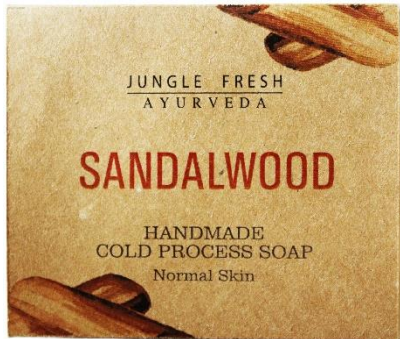

Natural Soap - Set of 50

Ref: IR10B

Bamboo charcoal

Dim: 7x6x2.5cms

Weight: 100g

Material: Oils & Essential oils, Natural colorants and Herbal Powders

Natural Soap - Set of 50

Ref: IR10C

Green Tea & Jasmine

Dim: 7x6x2.5cms

Weight: 100g

Material: Oils & Essential oils, Natural colorants and Herbal Powders

Natural Soap - Set of 50

Ref: IR10D

Lavender

Dim: 7x6x2.5cms

Weight: 100g

Material: Oils & Essential oils, Natural colorants and Herbal Powders

Natural Soap - Set of 50

Ref: IR10E

Lemon Grass

Dim: 7x6x2.5cms

Weight: 100g

Material: Oils & Essential oils, Natural colorants and Herbal Powders

Natural Soap - Set of 50

Ref: IR10F

Sandalwood

Dim: 7x6x2.5cms

Weight: 100g

Material: Oils & Essential oils, Natural colorants and Herbal Powders

Natural Soap - Set of 50

Ref: IR10G